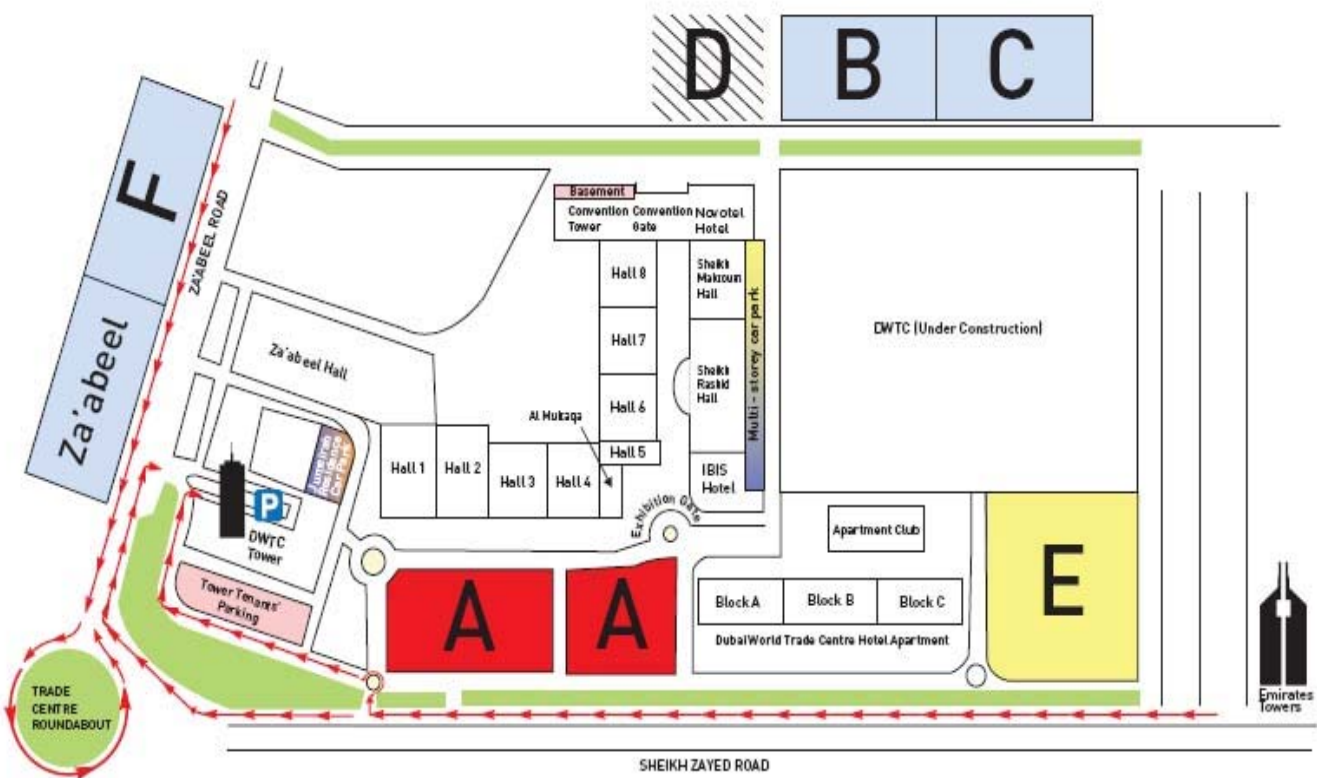

Map to Dubai World Trade Centre for IBWG Organised Events

Booking/cancellations ONLY til 12 Noon Day prior to Event. Cancellations subject to charge after that time.

If you have not received a confirmation by day prior to Event please contact susharyn@ibwgadubai.com to ensure your booking has been received – Limited seating, booking numbers at the discretion of the Committee, Members are advised not to turn up to an Event unless you have a confirmed booking or are on the waitlist. Please note that at the Event all bookings will be held until 30 minutes after registration commences & then re-allocated to members on the waitlist.

Valet parking is available – Please approach from the Trade Centre Roundabout with traffic lights - Valets are stationed at the top of the entry ramp in front of the building. Please drive up the ramp to the front of the WTC & Valets will be waiting for you – see map **THIS IS THE ONLY VALET PARKING FOR WTC** – you will be charged if you go to any other parking service.

مركز دبي التجاري العالمي
DUBAI WORLD TRADE CENTRE

 Closed	 Future Parking	 Valet Parking / Membership Car Park	 Paid Parking / Membership Car Park
 Free Parking	 Entitlement Parking	 Paid Parking	

Lost?

Call 04 308 7979 for directions